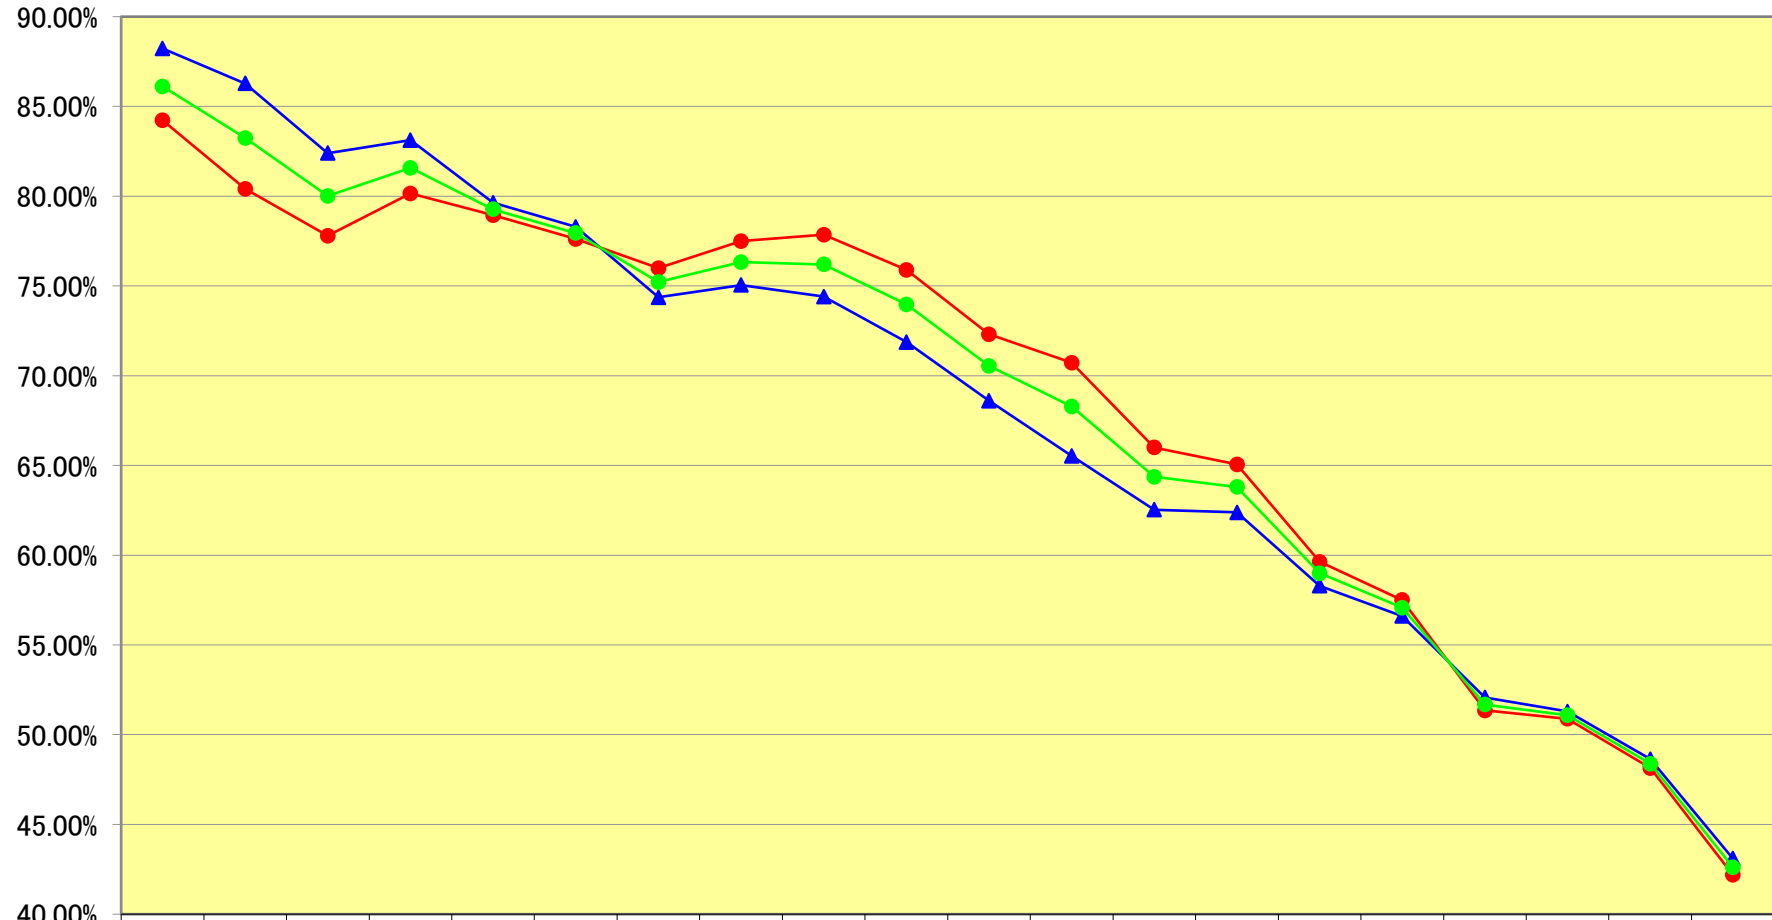

投票率(%)

青森県議会議員一般選挙の投票率の推移

- ▲ 男
- 女
- 計

	S22.4.30	S26.4.30	S30.4.23	S34.4.23	S38.4.17	S42.4.15	S46.4.11	S50.4.13	S54.4.8	S58.4.10	S62.4.12	H3.4.7	H7.4.9	H11.4.11	H15.4.13	H19.4.8	H23.4.10	H27.4.12	H31.4.7	R5.4.9
▲ 男	88.23%	86.28%	82.40%	83.12%	79.63%	78.29%	74.37%	75.05%	74.40%	71.87%	68.61%	65.53%	62.53%	62.39%	58.29%	56.61%	52.07%	51.29%	48.64%	43.10%
● 女	84.23%	80.40%	77.80%	80.15%	78.94%	77.62%	75.99%	77.49%	77.85%	75.89%	72.31%	70.72%	66.00%	65.06%	59.63%	57.50%	51.35%	50.89%	48.14%	42.19%
● 計	86.12%	83.24%	80.01%	81.58%	79.27%	77.94%	75.22%	76.33%	76.20%	73.97%	70.55%	68.28%	64.36%	63.80%	59.00%	57.08%	51.68%	51.08%	48.38%	42.62%

選挙期日