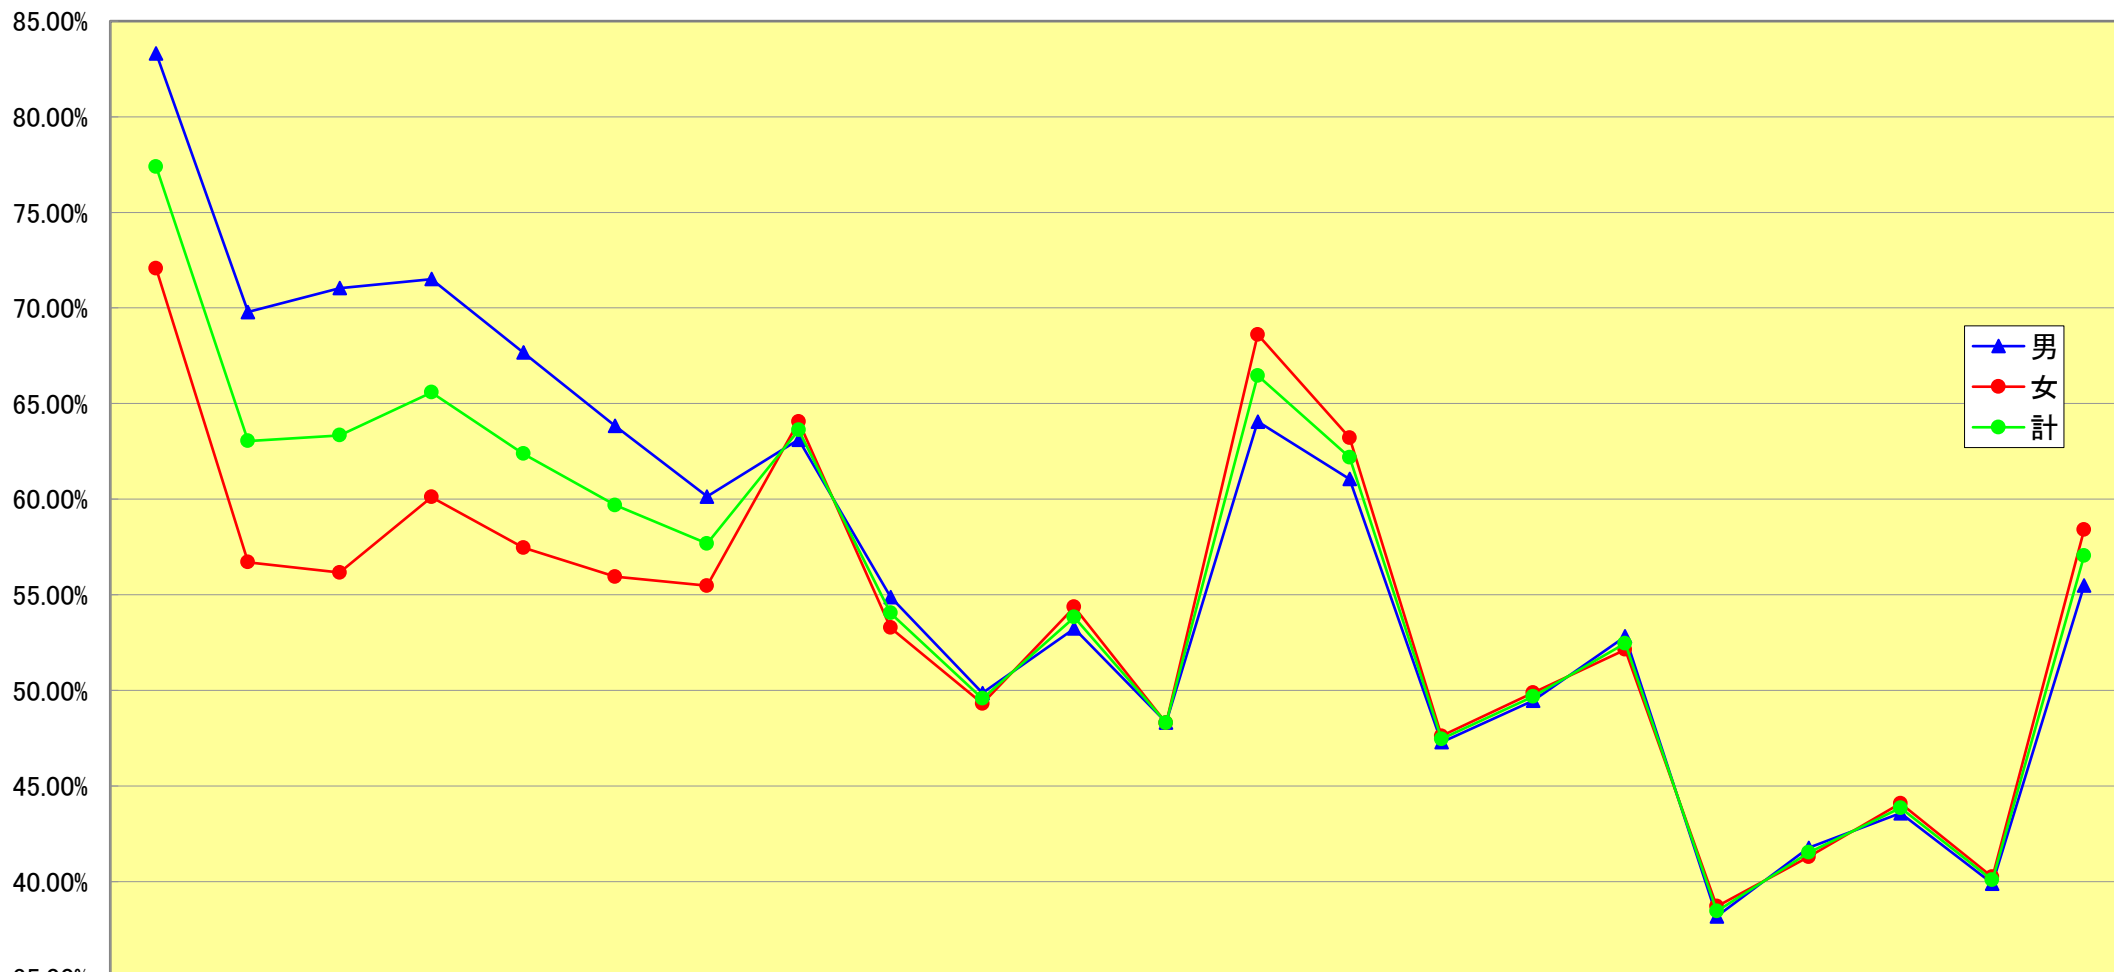

投票率(%)

### 青森県知事選挙の投票率の推移

▲ 男  
● 女  
● 計

	S22.4.5	S25.11.10	S29.11.5	S31.7.20	S35.7.1	S38.2.28	S42.2.26	S46.1.31	S50.2.2	S54.2.4	S58.2.6	S62.2.1	H3.2.3	H7.2.5	H11.1.31	H15.1.26	H15.6.29	H19.6.3	H23.6.5	H27.6.7	R1.6.2	R5.6.4
▲ 男	83.32%	69.79%	71.04%	71.51%	67.67%	63.83%	60.14%	63.11%	54.88%	49.86%	53.24%	48.32%	64.06%	61.05%	47.29%	49.47%	52.82%	38.18%	41.77%	43.58%	39.90%	55.49%
● 女	72.06%	56.70%	56.16%	60.11%	57.46%	55.94%	55.47%	64.06%	53.28%	49.31%	54.36%	48.29%	68.61%	63.21%	47.61%	49.88%	52.13%	38.70%	41.29%	44.09%	40.24%	58.41%
● 計	77.39%	63.04%	63.34%	65.58%	62.37%	59.69%	57.68%	63.61%	54.04%	49.57%	53.83%	48.30%	66.46%	62.19%	47.46%	49.68%	52.46%	38.45%	41.52%	43.85%	40.08%	57.05%